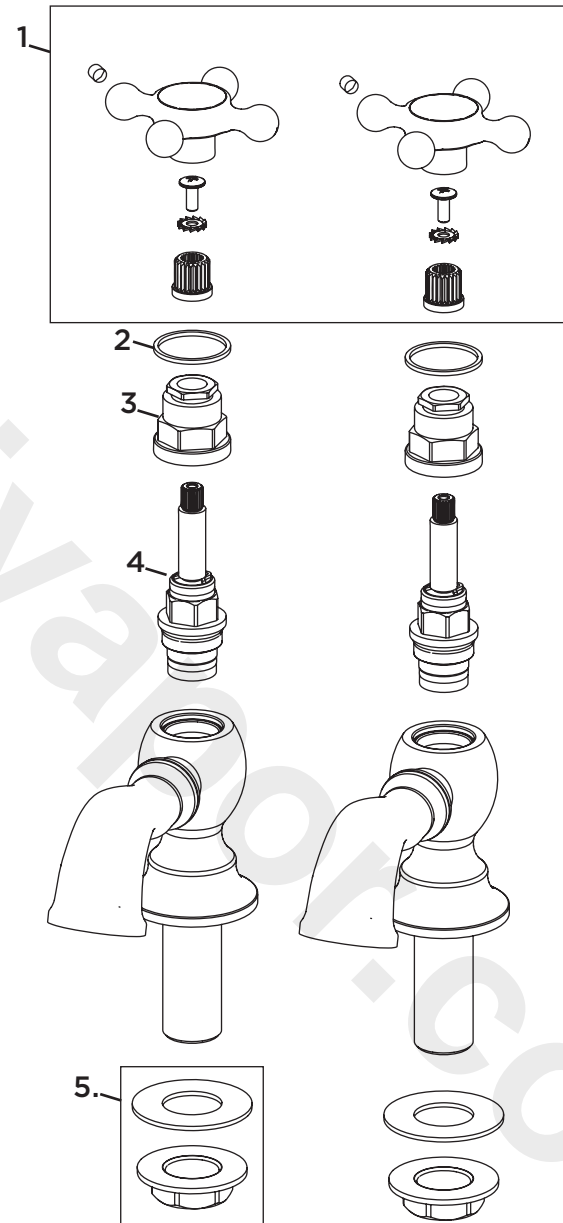

**Product Code:** TY 3/4 C**Revision:** R1

1	Handle Assembly
2	Fibre Washer
3	Shroud
4	Valve
5	Backnut & Washer